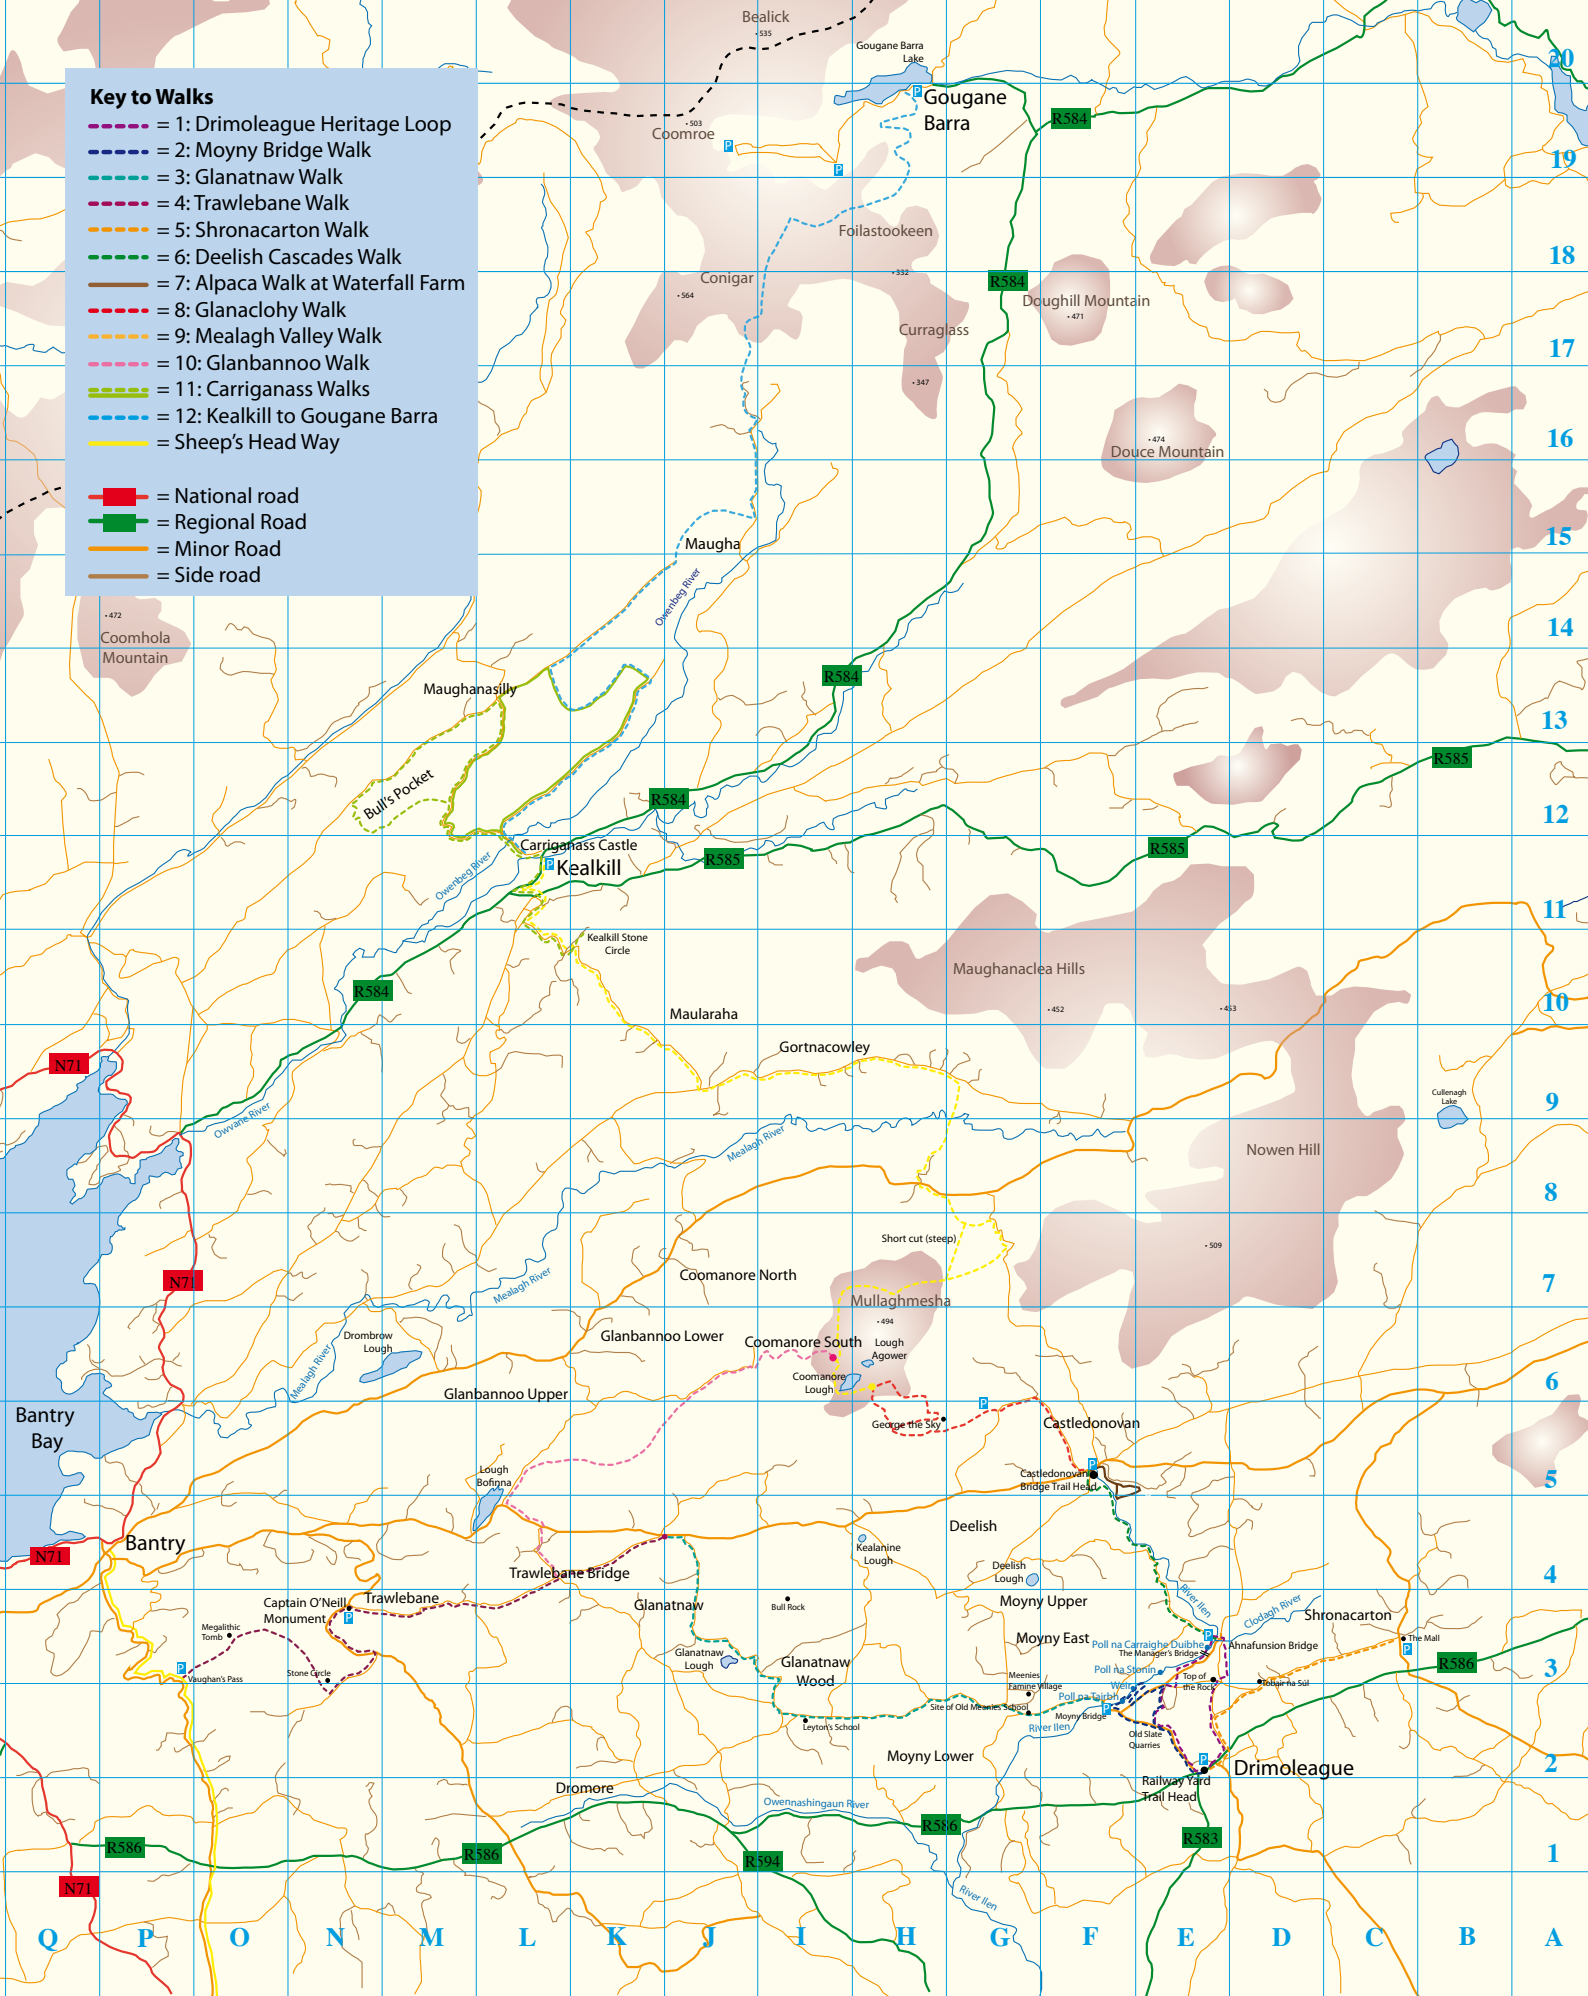

Key to Walks

- = 1: Drimoleague Heritage Loop
- = 2: Moyny Bridge Walk
- = 3: Glanatnaw Walk
- = 4: Trawlebane Walk
- = 5: Shronacarton Walk
- = 6: Deelish Cascades Walk
- = 7: Alpaca Walk at Waterfall Farm
- = 8: Glanaclohy Walk
- = 9: Mealagh Valley Walk
- = 10: Glanbannoo Walk
- = 11: Carriganass Walks
- = 12: Kealkill to Gougane Barra
- = Sheep's Head Way

- = National road
- = Regional Road
- = Minor Road
- = Side road

Q P O N M L K J I H G F E D C B A